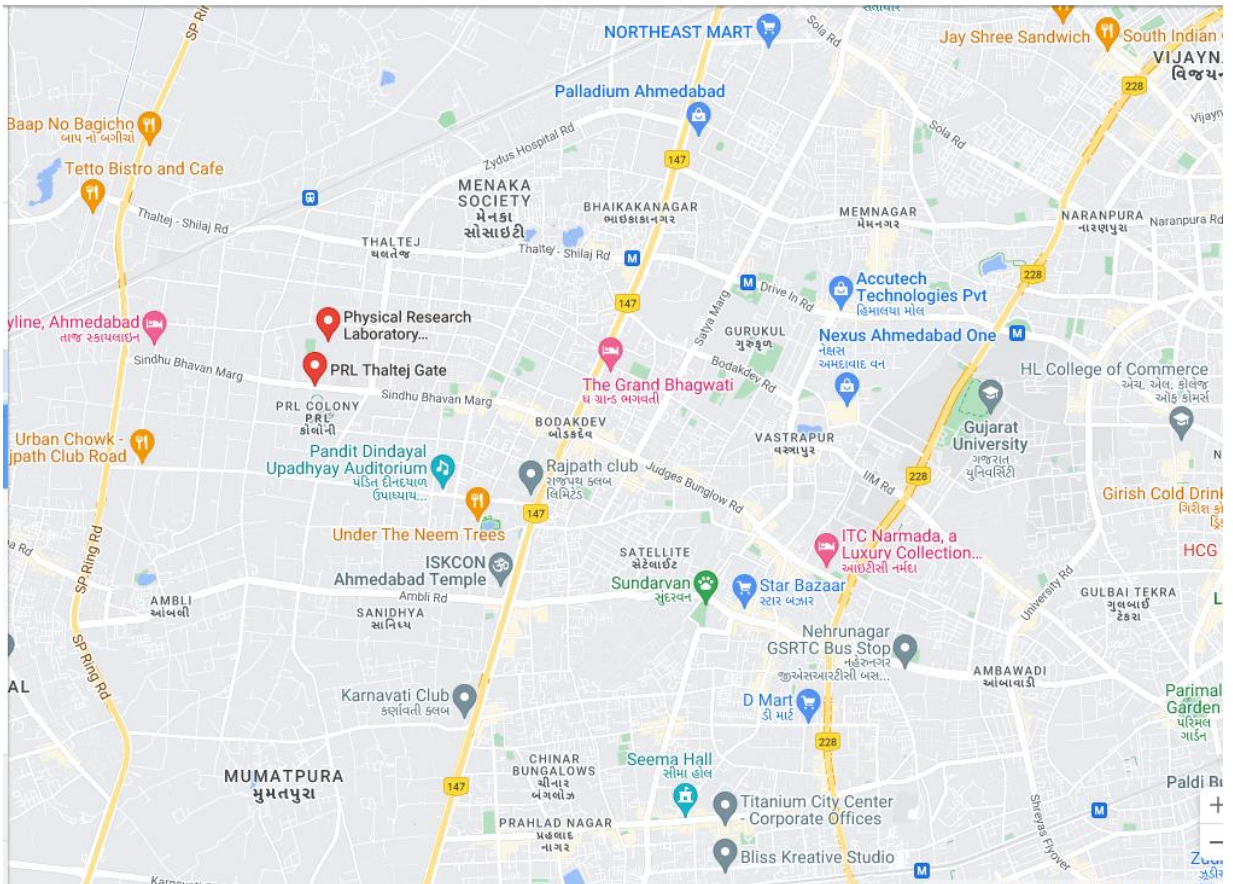

Accommodation details

1. Address for Guest house (PRL Thaltej campus, besides Research Scholars hostel)
Physical Research Laboratory
Opposite Gotila Garden, Sindhu Bhavan Road, Near Pakwan Char Rasta, 380054
(Known As Thaltej Campus) (This is 8 km from PRL main campus)

2. Address Guest House (PRL main campus)
Physical Research Laboratory,
PRL residences, Opposite IIM (opposite IIM residences),
Navarangpura-380015 (Walkable distance from PRL Main campus)

Symposium Venue: PRL main campus, opposite ATIRA, near Gujarat University