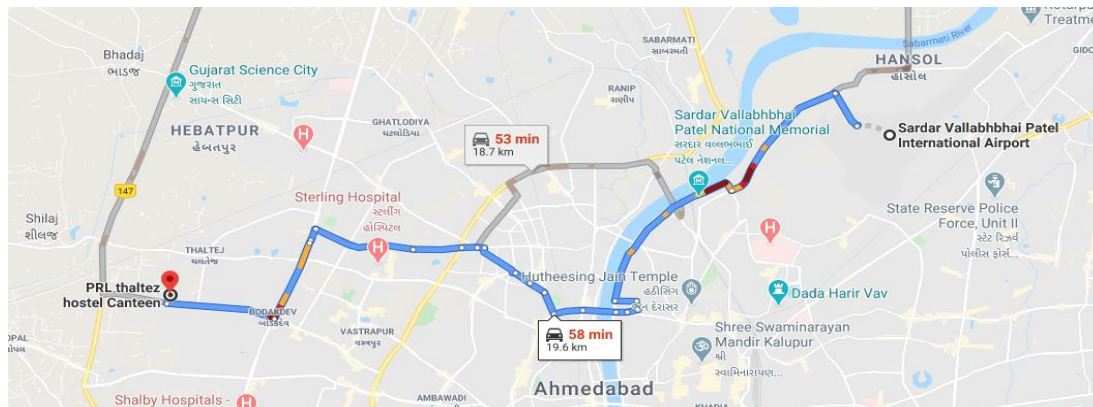

Name	Organization	Accommodation Location*
Mr. Joshi Yogeshkumar Dileepkumar	Poornima University, Jaipur	TR7-A
Mr. Sudharsan Santhana krishnan	Department of remote sensing, Bharathidasan University.	TR7-A
Mr. Sourabh Shubham	Indian Institute of Technology, Kharagpur	TR7-B
Mr. Ananyo Bhattacharya	SVNIT, Surat	TR7-B
Mr. Ishan Rayal	Doon University	TR8-A
Mr. Sourish Chatterjee	Indira Gandhi National Open University	TR8-A
Mr. Vidyesh Sathe	K.J.Somaiya College of Science and Commerce	TR8-B
Mr. Shubham Bangalia	department of physics panjab university chandigarh	TR8-B
Ms. Meenatchi Ganesh	Bharathidasan Univesity	TR1-A
Ms. Ruchika	Department of Physics, Panjab University, Chandigarh	TR1-A
Ms. Keerthana R	Department of Earth Sciences, Pondicherry University	TR1-B
Ms. Garima Sodha	Indian Institute of Technology, Kanpur	TR2-A
Ms. Chandani Sahu	Indian Institute of Remote Sensing	TR2-A
Ms. Nabamita Choudhary	Pondeyerry University	TR2-B
Ms. Jyoti jyoti	Banasthali Vidyapith	TR2-B
Ms. Susmitha Patnala	Indian institute of technology Madras	TR5-A
Ms. Jyoti Kumari	Amity Institute of Applied Sciences	TR5-A
Ms. Neeta Shukla	MRIIRS Faridabad	TR5-B
Ms. Pragya Singh	IIT Bombay	TR5-B
Ms. THESNIYA PM	Indian Institute of Space Science and Technology	TR6-A
Ms. Neha Gupta	National Atmospheric Research Laboratory	TR6-B
Ms. Tejpreet Kaur	Department of Physics, Panjab University, Chandigarh	TR6-B
Ms. dipali burud	kvs	TVIP5
Dr. Koushik Saha	IIT Dharwad	TVIP6
Prof. R.S. Pandey	Amity Institute of Applied Sciences	TVIP3

*Accommodation Location: TR- PRL Thaltej Transit Hostel; TVIP: PRL Thaltej VIP Guest House; Address: Sindhubhavan Marg, Opposite Gotila Garden, Ahmedabad 380054

Route to reach PRL Thaltej Campus: From Airport

Route to reach PRL Thaltej Campus: From Railway Station