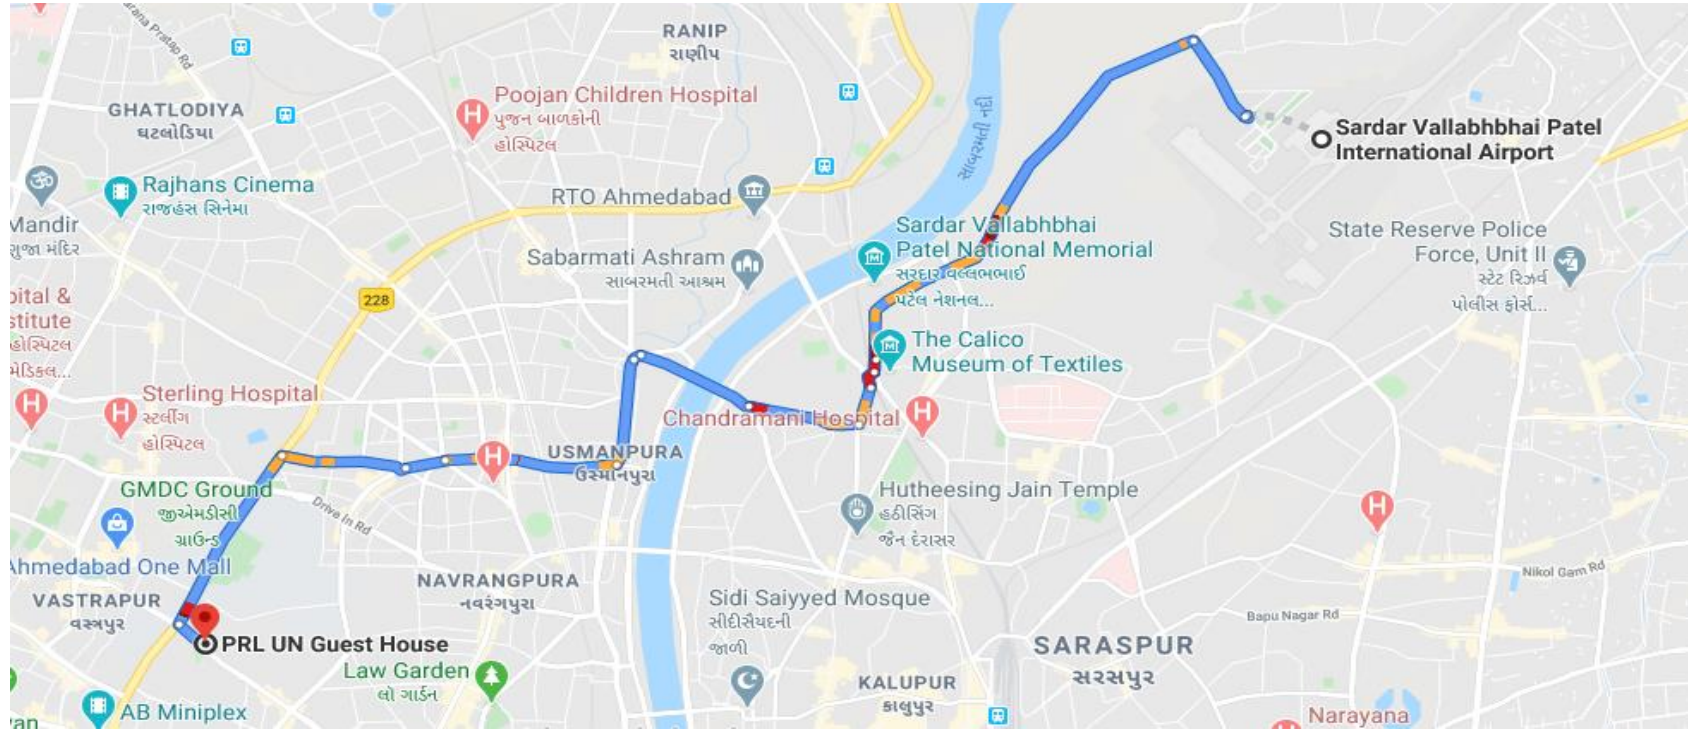

	Name	Organization	Accommodation Location*
	Prof. Mahaveer S Sisodia	J N Vyas University, JODHPUR, Rajasthan	GM1
	Dr. Shafiyoddin Sayyad	Milliya Arts, Science and Management Science College, Beed	GM2
	Dr. Rangababu Peesapati	National Institute of Technology Meghalaya	GM3

*Accommodation Location: GM- PRL Navrangpura Main Guest House, Navrangpura, Ahmedabad- 380009

Route to reach PRL Navrangpura Main Guest House: From Airport

Route to reach PRL Navrangpura Main Guest House: From Railway Station